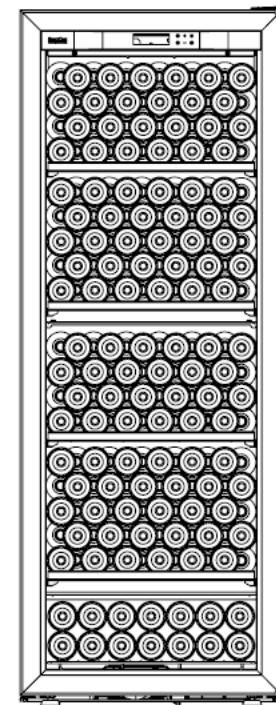

4000SERIES

THE UNIVERSAL SHELF

11 shelves
130 bottles
(Bdx/Champ/Bourg)

11 shelves
146 bottles
(Bordeaux Tradition)

13 shelves
170 bottles

13 shelves
131 bottles

4 shelves
126 bottles

4 shelves
230 bottles