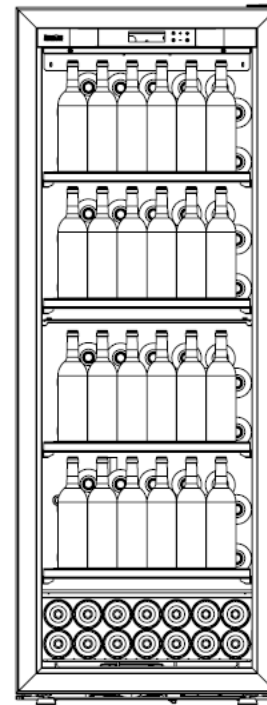

4000SERIES

THE UNIVERSAL SHELF

11 shelves
130 bottles
(Bdx/Champ/Bourg)

11 shelves
146 bottles
(Bordeaux Tradition)

13 shelves
170 bottles

13 shelves
131 bottles

4 shelves
126 bottles

4 shelves
230 bottles