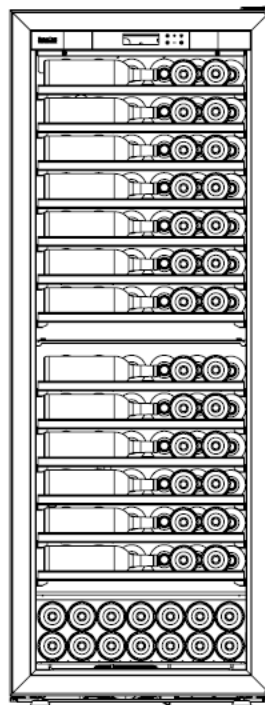

4000SERIES

THE UNIVERSAL SHELF

11 shelves
130 bottles
(Bdx/Champ/Bourg)

11 shelves
146 bottles
(Bordeaux Tradition)

13 shelves
170 bottles

13 shelves
131 bottles

4 shelves
126 bottles

4 shelves
230 bottles