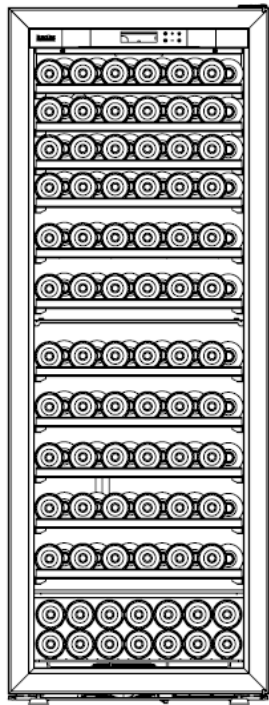

4000SERIES

THE UNIVERSAL SHELF

11 shelves
130 bottles
(Bdx/Champ/Bourg)

11 shelves
146 bottles
(Bordeaux Tradition)

13 shelves
170 bottles

13 shelves
131 bottles

4 shelves
126 bottles

4 shelves
230 bottles