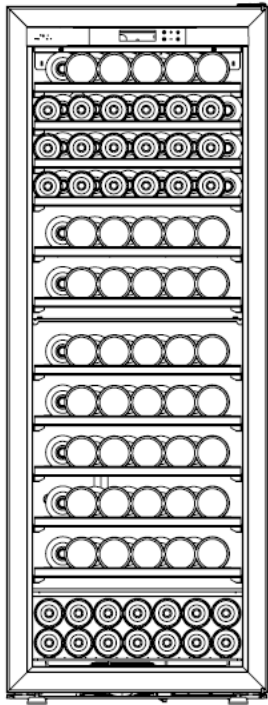

4000SERIES

THE UNIVERSAL SHELF

11 shelves
130 bottles
(Bdx/Champ/Bourg)

11 shelves
146 bottles
(Bordeaux Tradition)

13 shelves
170 bottles

13 shelves
131 bottles

4 shelves
126 bottles

4 shelves
230 bottles