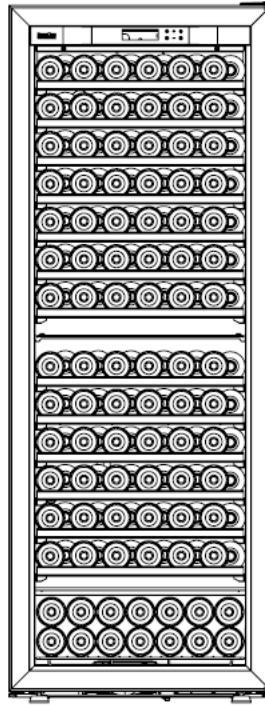

4000SERIES

THE UNIVERSAL SHELF

11 shelves
130 bottles
(Bdx/Champ/Bourg)

11 shelves
146 bottles
(Bordeaux Tradition)

13 shelves
170 bottles

13 shelves
131 bottles

4 shelves
126 bottles

4 shelves
230 bottles